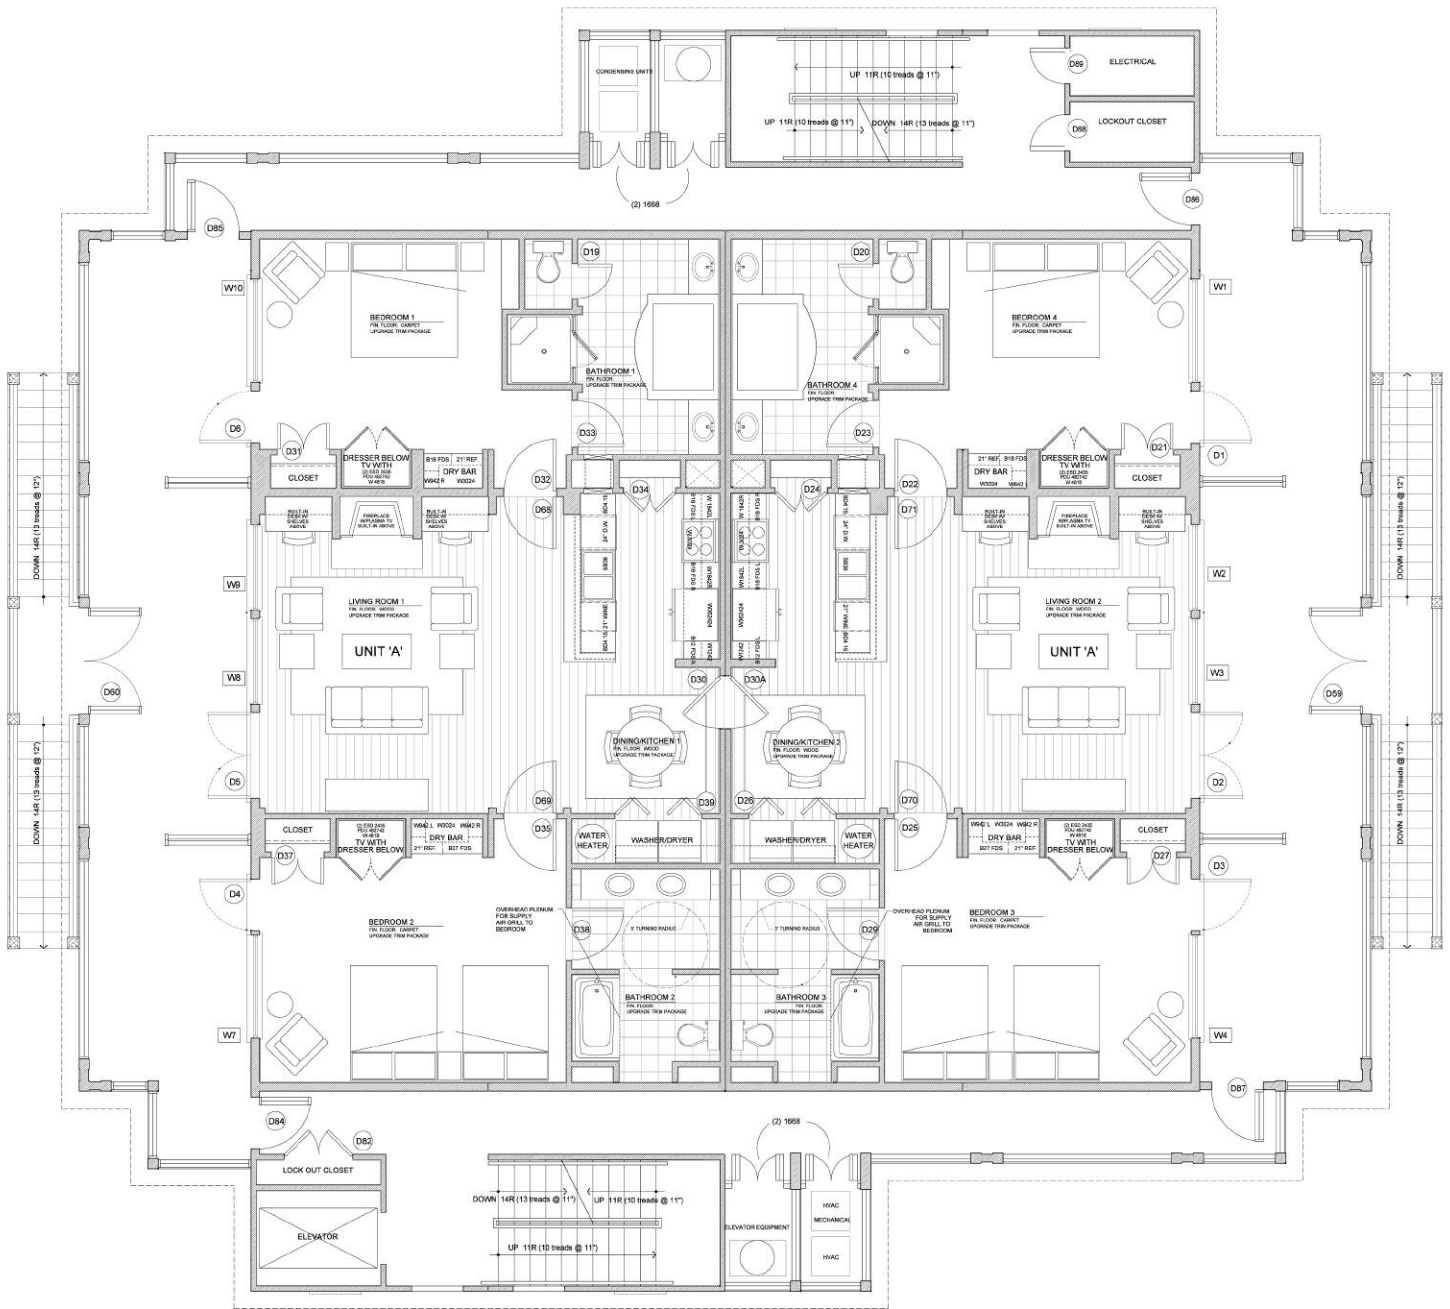

# EASTER BEACH VILLAS FLOORPLAN

**HORIZONTAL SECTION AT THE FIRST FLOOR**  
 12 DECEMBER 2005 SCALE: 1/4" = 1'-0"